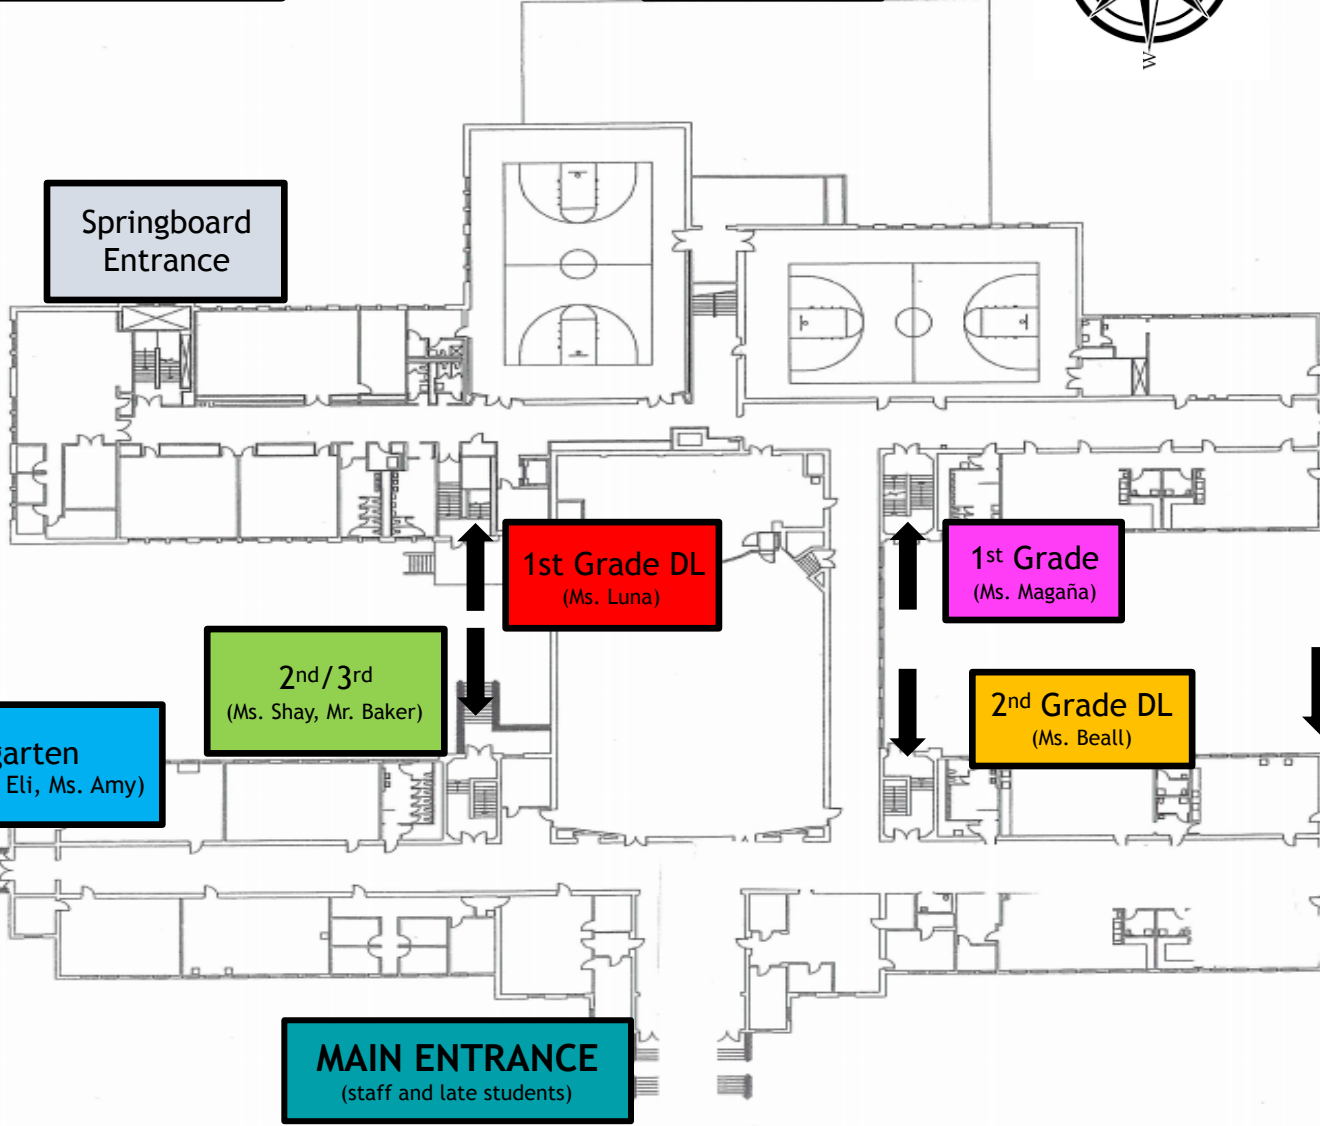

2021/2022
Arrival @ 8:05
Dismissal @ 3:15

Discovery Link
Entrance

There are designated parking spots in the Staff Parking Lot for ECE Parents. →

Springboard
Entrance

Parent Drop Off - DO NOT PARK
(South Side of 42nd Ave.)

ECE
Valeria/Ana
Dan/Natalie

MAIN ENTRANCE
(staff and late students)

Parent Drop Off - DO NOT PARK
(41st Ave.)

Parents will not enter the building with students. Staff supervision will ensure students arrive safely to their classroom. Students MAY NOT arrive early or stay late to play on the playground before or after school without the supervision of a guardian.